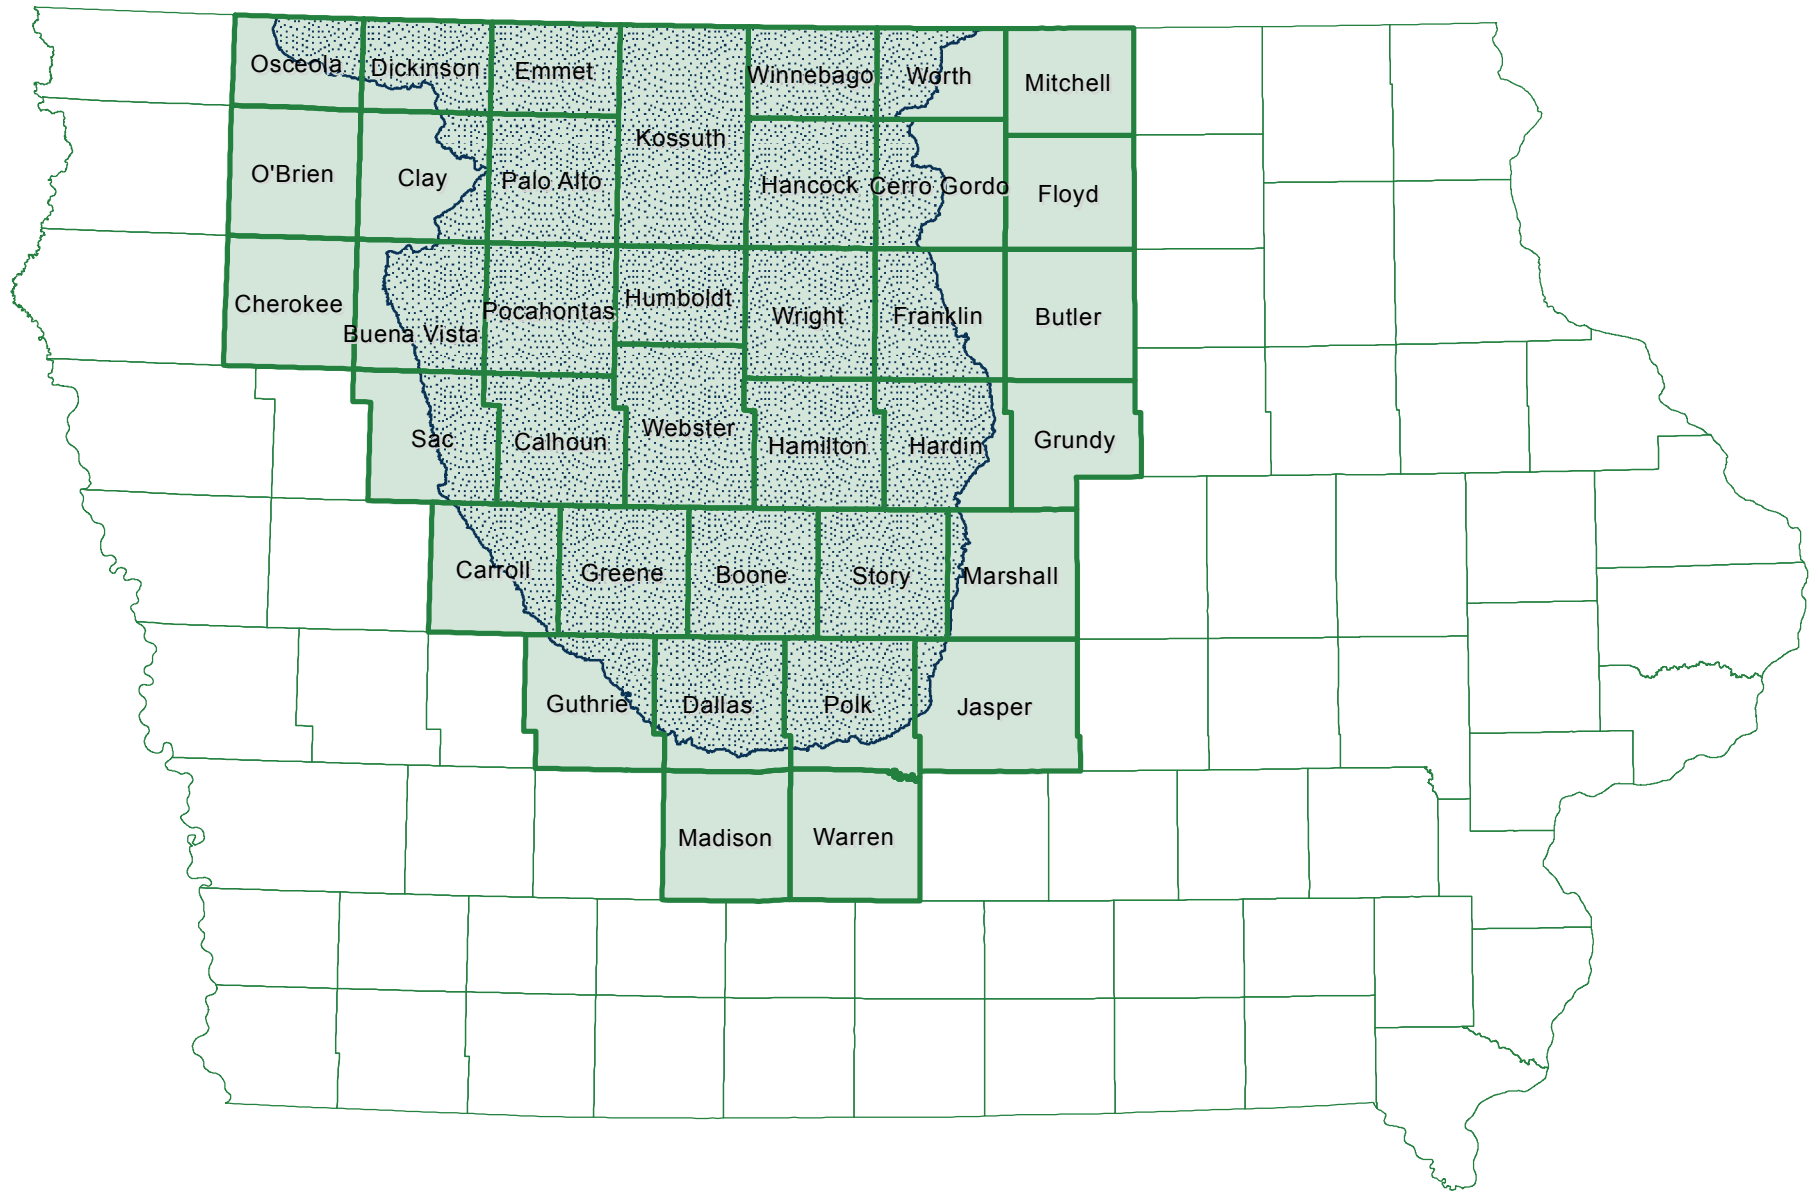

Iowa CREP Eligible Counties

Legend

Des Moines Lobe

CREP Eligible Counties (37)