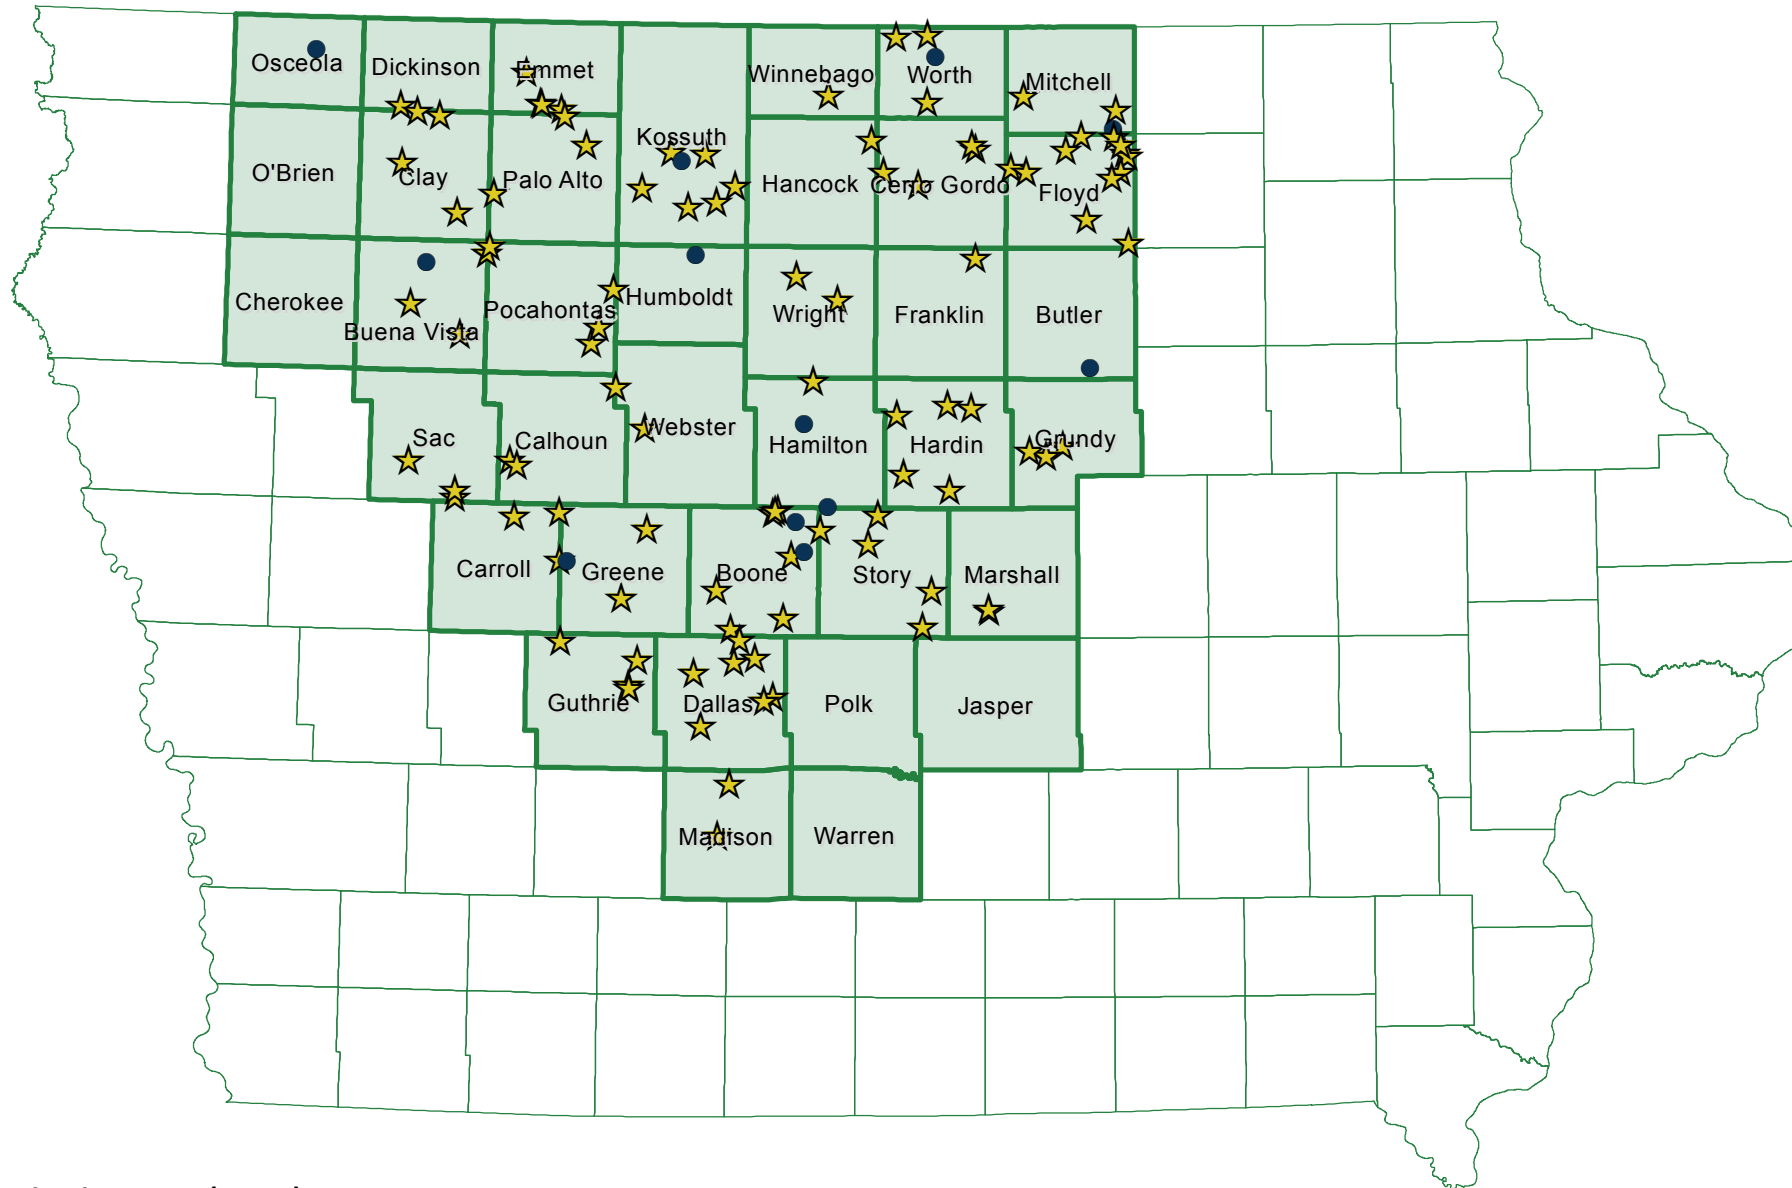

Iowa CREP Wetlands Status November 2020

Legend

CREP Wetlands; Status (count)

Completed (99)

In Progress (12)

CREP Eligible Counties (37)